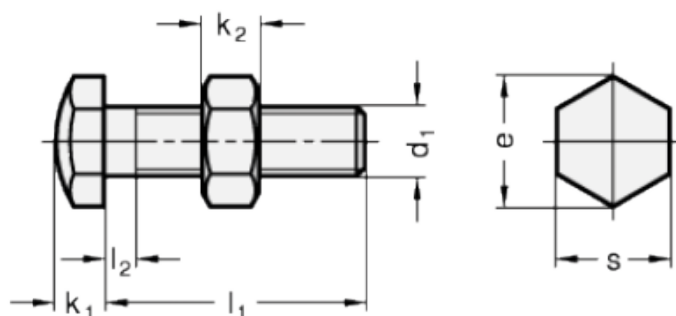

Article number: 20251M1250AK  
 Description: E+G Setting bolt GN 251-M12-50-AK  
 with nut

## Measures

Type AK

Type BK

Mounting block GN 412.1

d	= M12	s = 19
e	= 21.9	
K	= -	
k1	= 8	
k2	= 10	
l1	= 50	
l2 max.	= 5.2	
l3	= -	