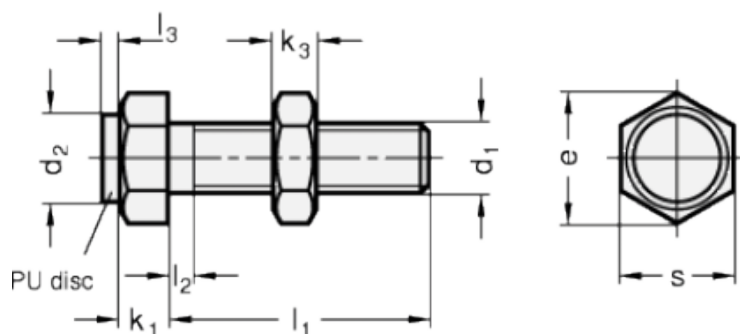

Article number: 20251M1250AK  
 Description: E+G Setting bolt GN 251-M12-50-AK  
 with nut

## Measures

Type AK

Type BK

Mounting block GN 412.1

d	= M12	s = 19
e	= 21.9	
K	= -	
k1	= 8	
k2	= 10	
l1	= 50	
l2 max.	= 5.2	
l3	= -	